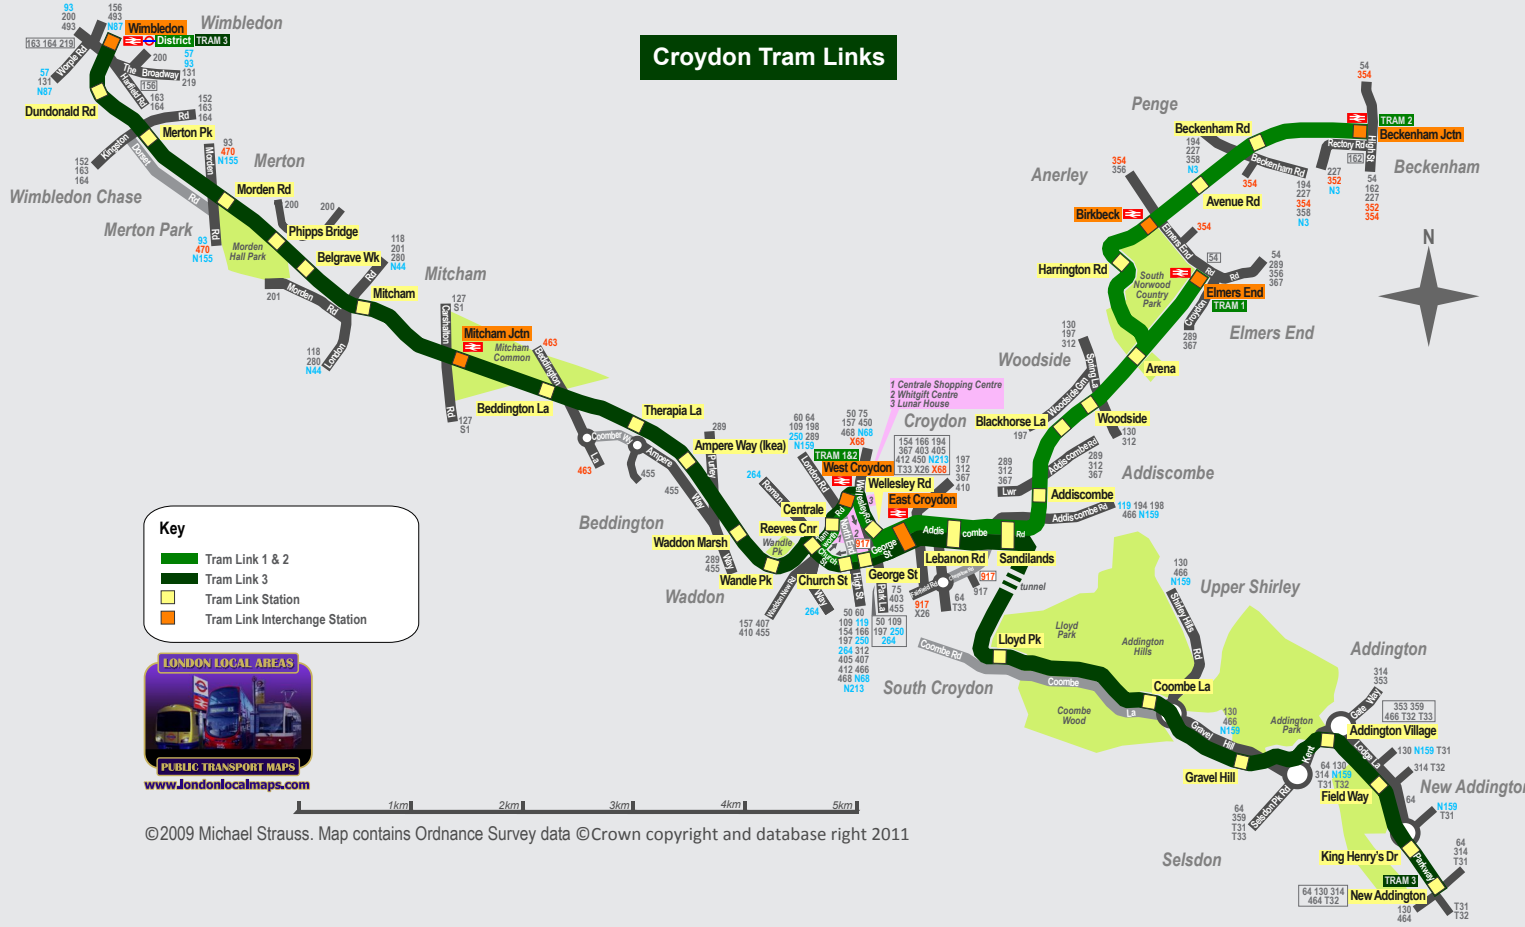

# Croydon Tram Links

**Key**

- Tram Link 1 & 2
- Tram Link 3
- Tram Link Station
- Tram Link Interchange Station

**LONDON LOCAL AREAS**

**PUBLIC TRANSPORT MAPS**

[www.londonlocalmaps.com](http://www.londonlocalmaps.com)

©2009 Michael Strauss. Map contains Ordnance Survey data ©Crown copyright and database right 2011