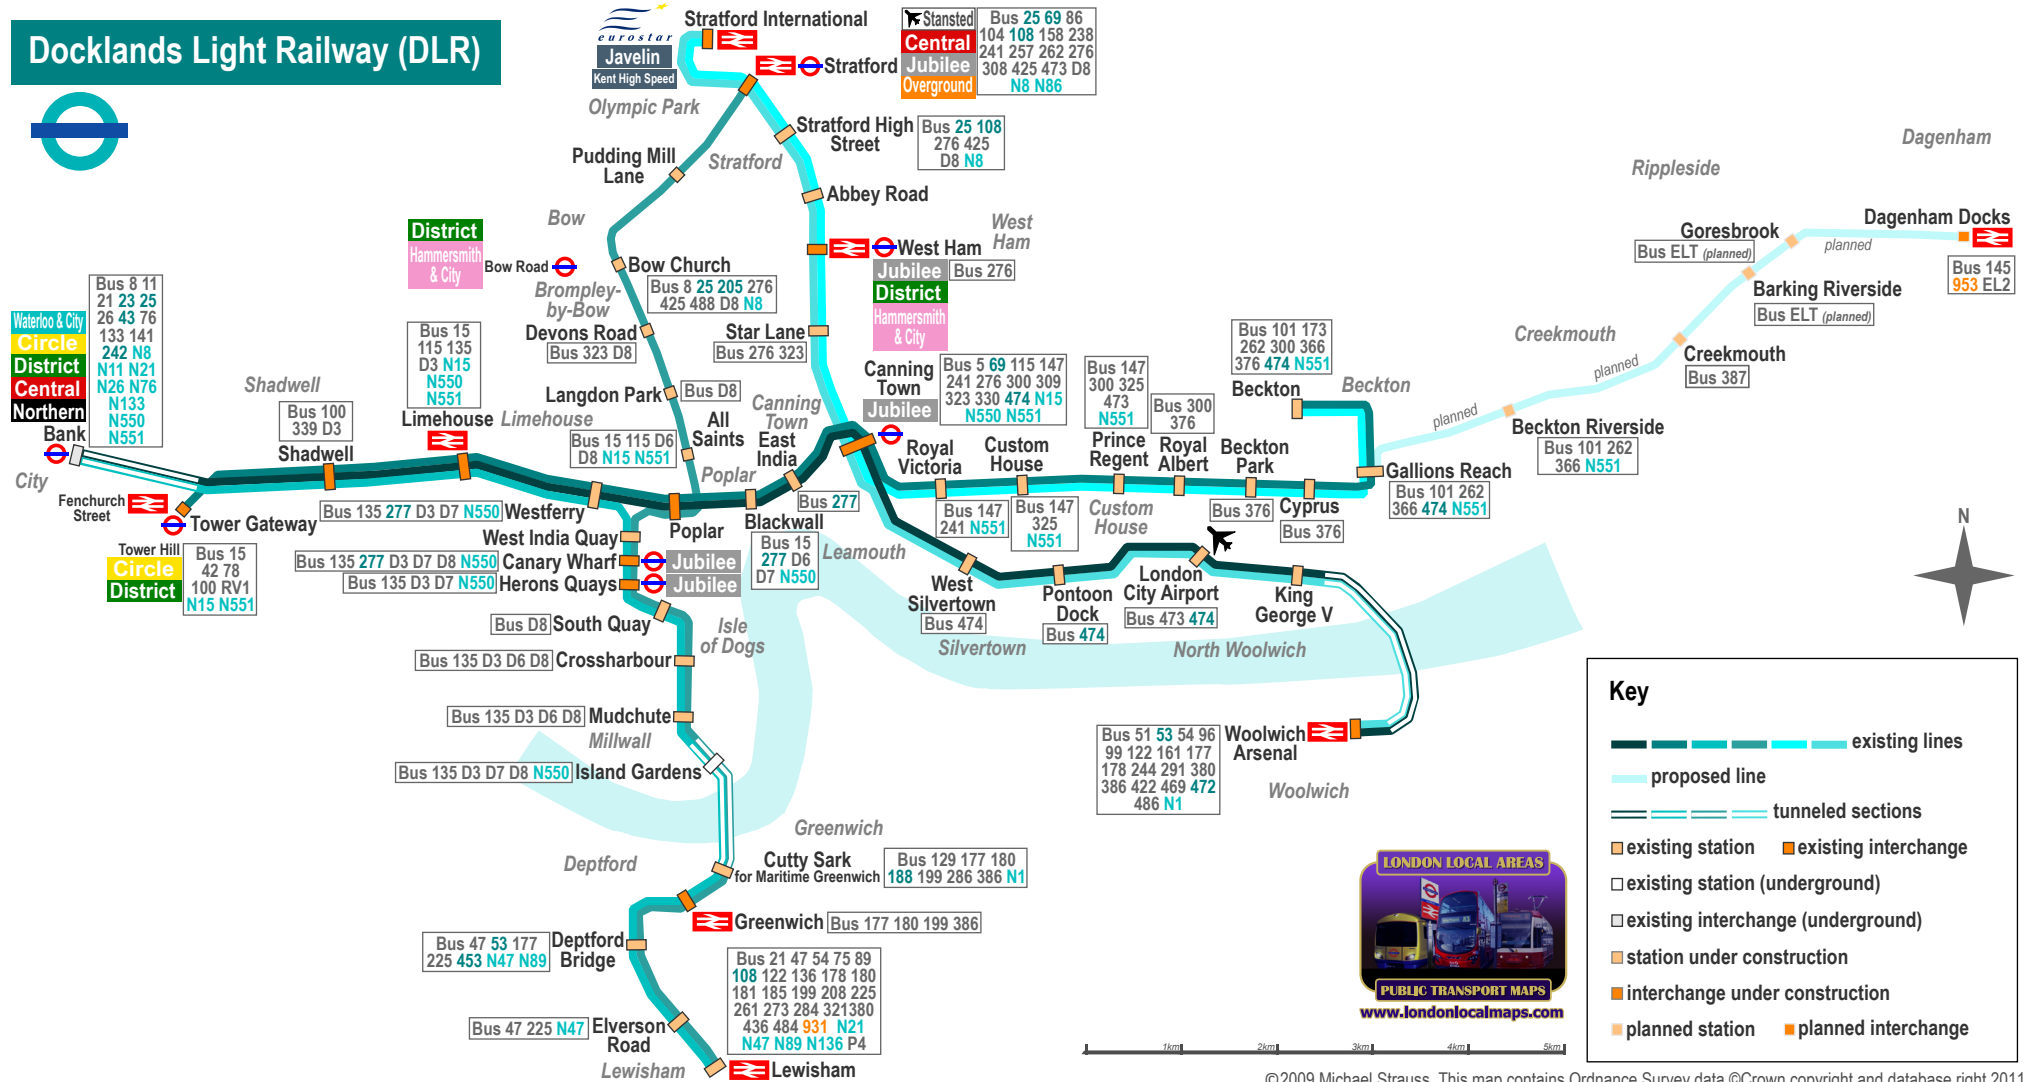

# Docklands Light Railway (DLR)

**Key**

- existing lines
- proposed line
- tunneled sections
- existing station
- existing interchange
- existing station (underground)
- existing interchange (underground)
- station under construction
- interchange under construction
- planned station
- planned interchange

**LONDON LOCAL AREAS**

**PUBLIC TRANSPORT MAPS**

[www.londonlocalmaps.com](http://www.londonlocalmaps.com)