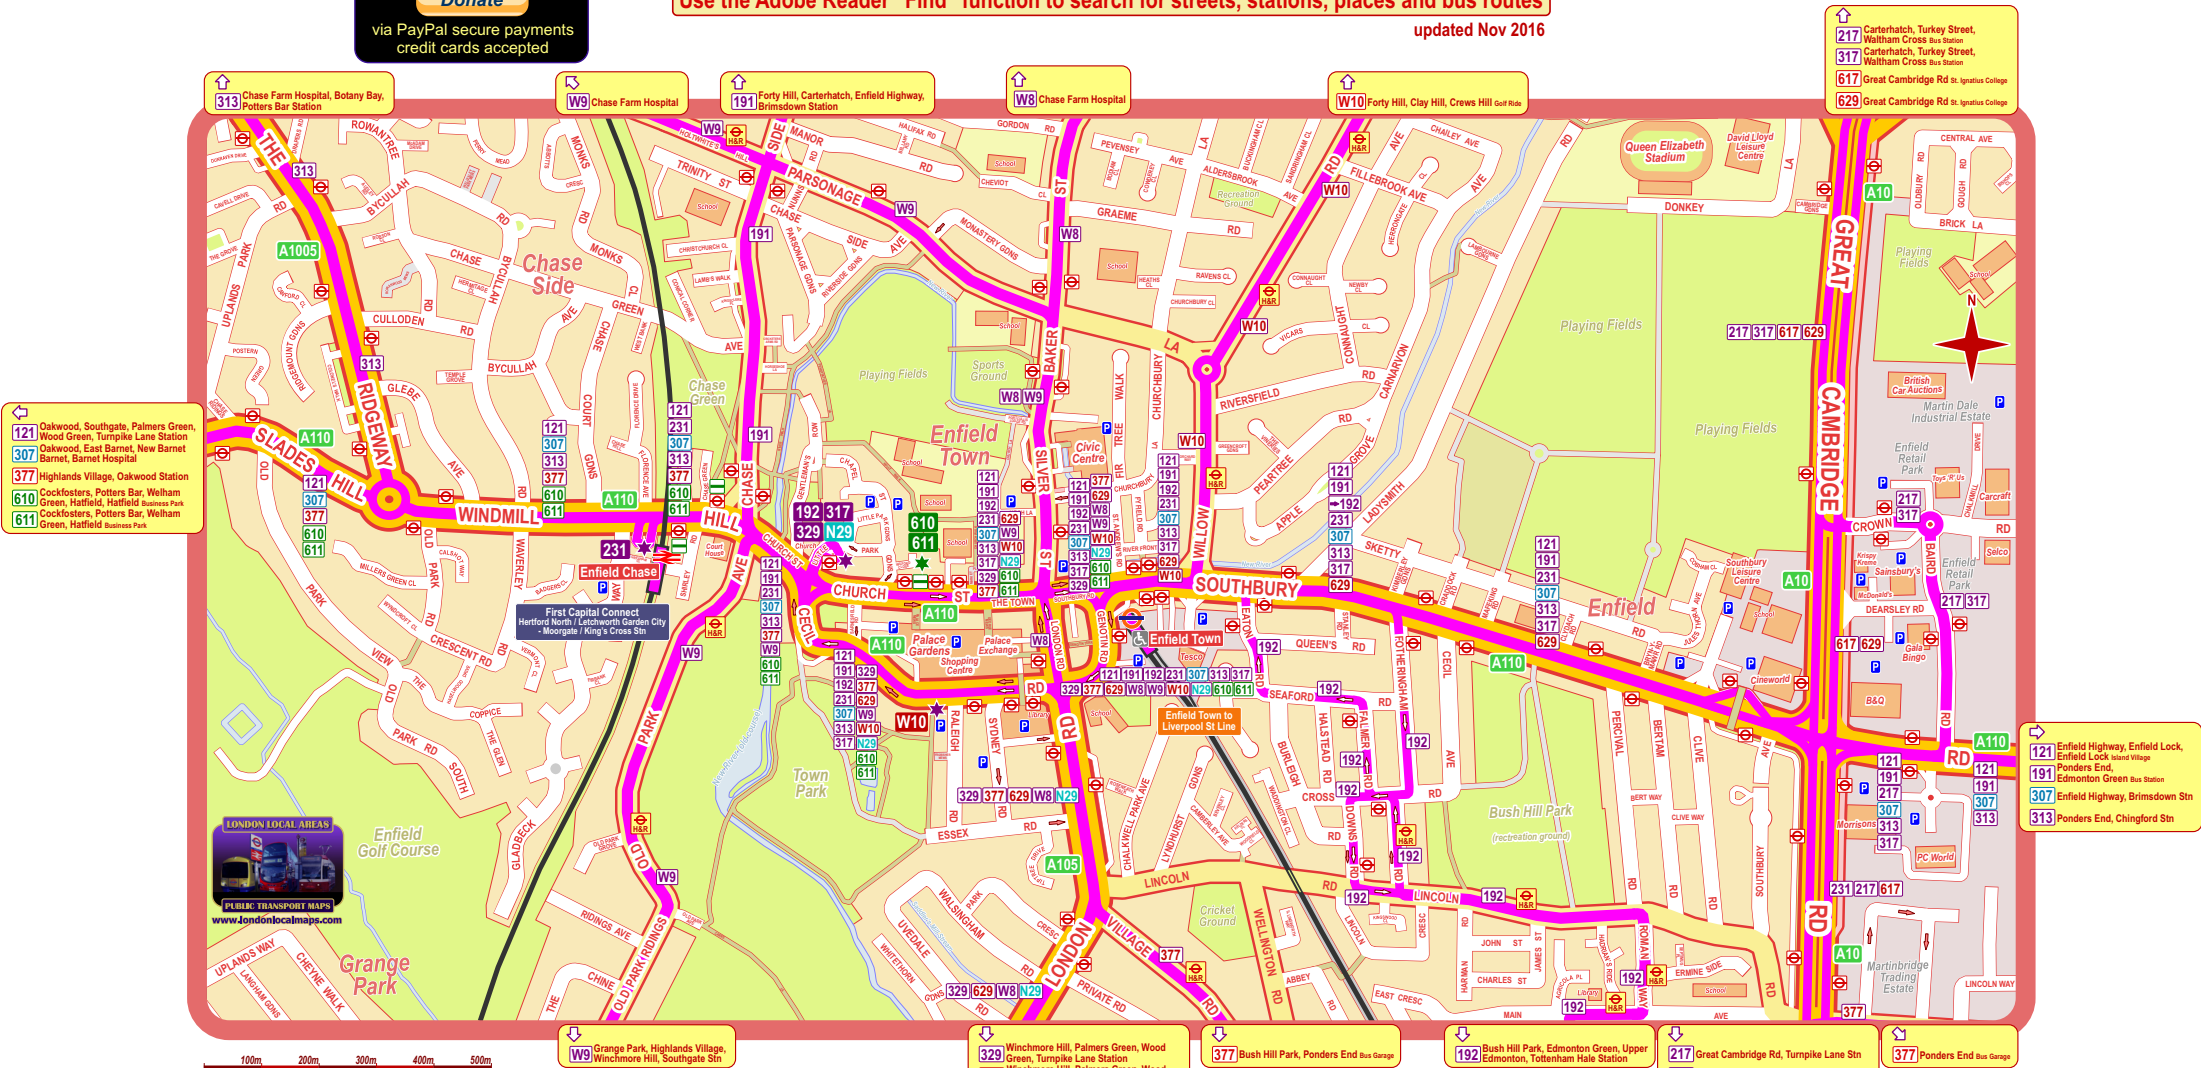

Do you like my maps? Please consider making a donation.
This non-profit site does not have any sponsors or advertisers and does not receive any grants.
In order to keep going donations would be most welcome.
Many thanks, Michael.

Donate

via PayPal secure payments
credit cards accepted

Map of Public Transport Connections in the Enfield Town Area

(click on bus route numbers / train line labels for timetable information)

Use the Adobe Reader "Find" function to search for streets, stations, places and bus routes

updated Nov 2016

Key

	Underground Station		Bus Route (TfL)		A Road
	Overground Station		Bus Route (non TfL)		B Road
	DLR Station		Bus / Coach or non TfL Bus Stop		Other Principal Road
	River Transport Pier		Hall & Ride Section		Restricted Access
	Rail Station		Route Terminus		Footpath
			Regular Service (except late night)		Cyclepath
			24 hour Service		One Way
			Regular Service with 24 hour service Fri/Sat		Car Park
			Limited Service		Taxi Rank
			Night Service		Mini Cab Office
			Bus/Coach Services (non TfL)		Step-free access street level to train
					Step-free access street level to platform

- 329 Winchmore Hill, Palmers Green, Wood Green, Turnpike Lane Station
- 629 Winchmore Hill, Palmers Green, Wood Green Station
- W8 Bush Hill Park, Edmont Green, Picketts Lock Centre
- N29 Camden Town, Trafalgar Sq
- W9 Grange Park, Highlands Village, Winchmore Hill, Southgate Stn
- 377 Bush Hill Park, Ponders End Bus Garage
- 192 Bush Hill Park, Edmont Green, Upper Edmont, Tottenham Hale Station
- 217 Great Cambridge Rd, Turnpike Lane Stn
- 231 Great Cambridge Rd, Turnpike Lane Stn
- 377 Bush Hill Park, Enfield Town, Highlands Village, Oakwood Station
- 617 Great Cambridge Rd, Turnpike Lane Stn
- 121 Enfield Highway, Enfield Lock, Enfield Lock Island Village
- 191 Ponders End, Edmont Green Bus Station
- 307 Enfield Highway, Brimsdown Stn
- 313 Ponders End, Chingford Stn