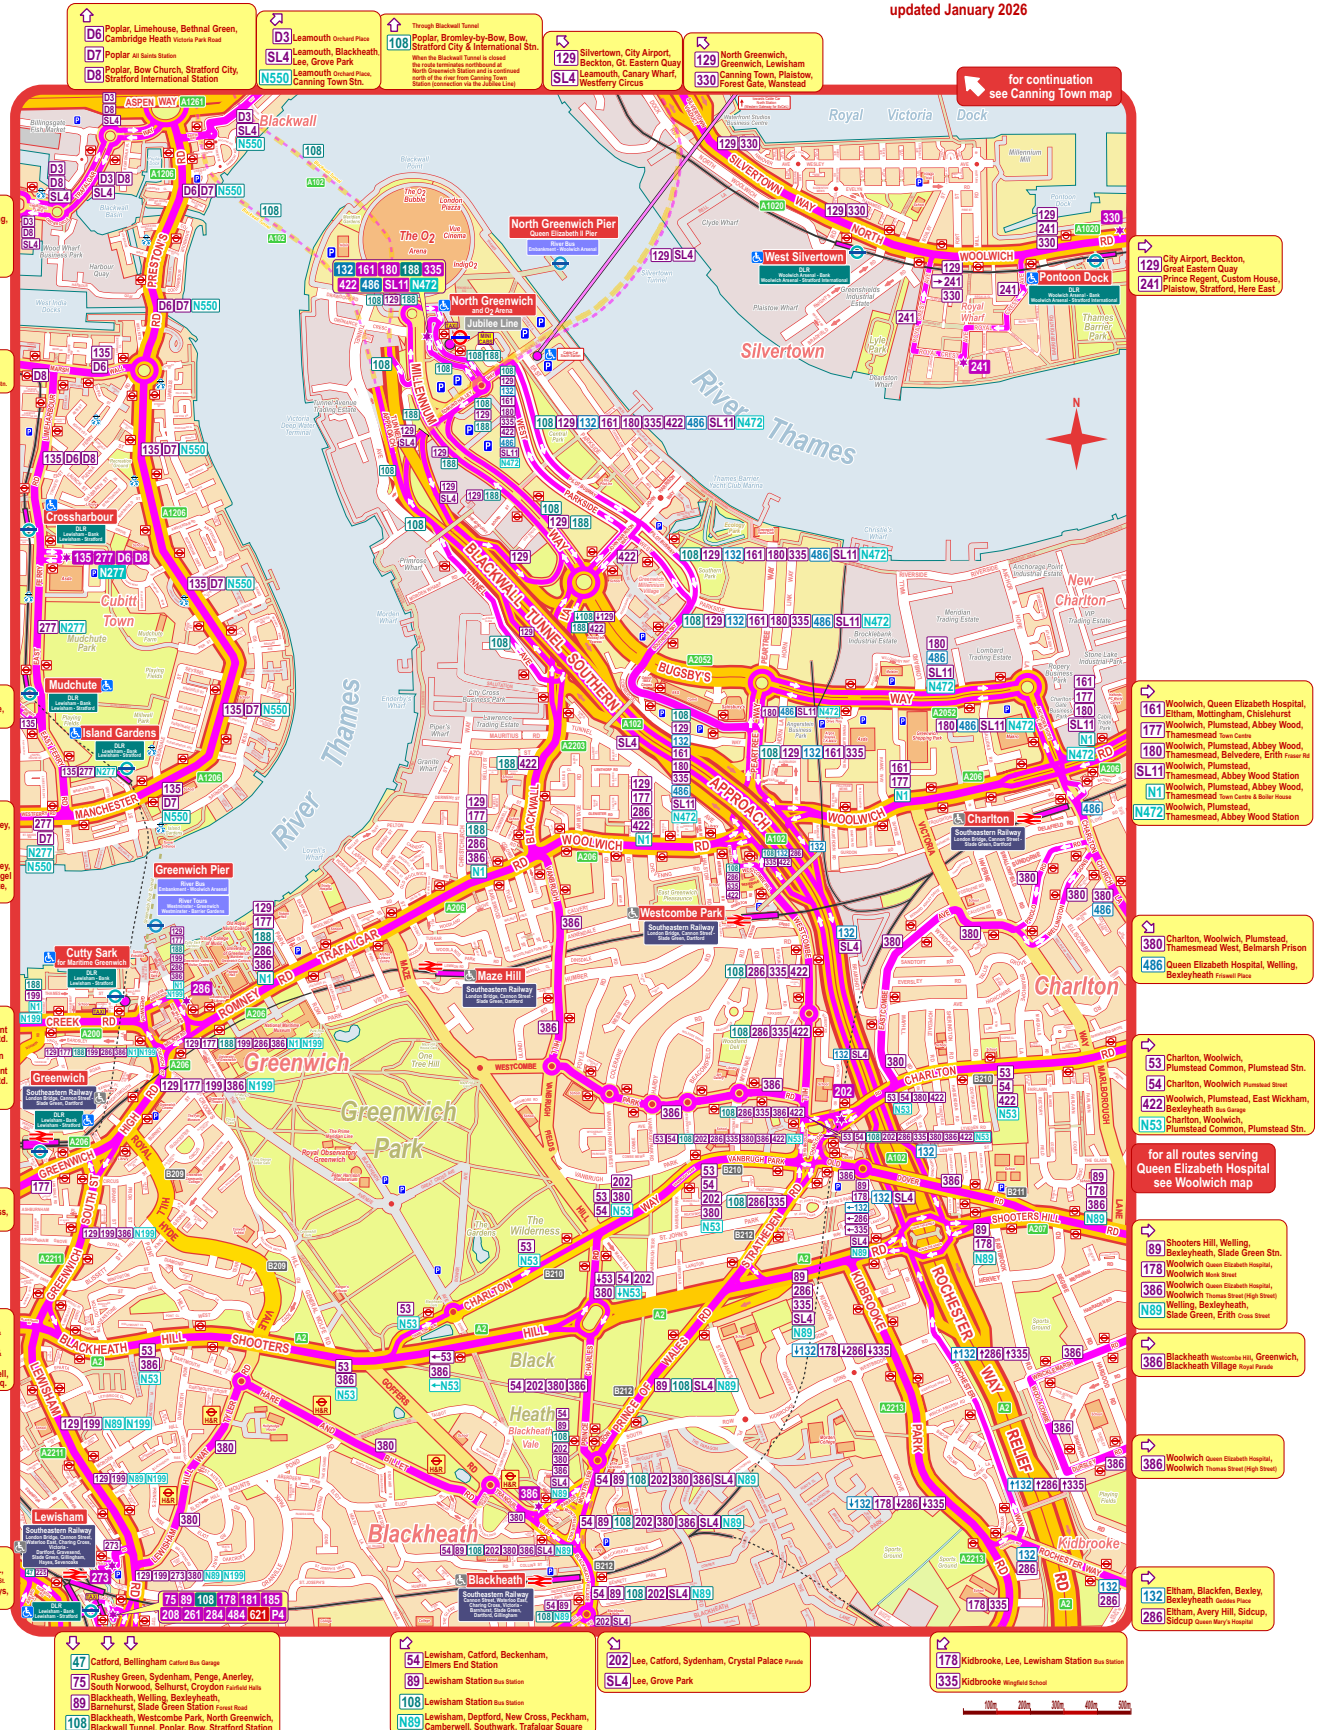

Map of Public Transport Connections in Greenwich, North Greenwich & Blackheath including O2 Arena & Royal Observatory

(click on bus route numbers / train line / river bus labels for timetable information)

Use the Adobe Reader "Find" function to search for streets, stations, places and bus routes

updated January 2026

Key

- Underground Station
- Overground Station
- DLR Station
- River Transport Pier
- Rail Station
- Bus Route (TL)
- Bus Route (non TL)
- Bus / Coach or non TL Bus Stop
- Hail & Ride Section
- Route Terminus
- Regular Service (except late night)
- 24 hour Service
- Regular Service with 24 hour service Fri/Sat
- Limited Service
- Night Service
- Bus/Coach Services (non TL)
- A Road
- B Road
- Other Principal Road
- Restricted Access
- Footpath
- Cyclepath
- One Way
- Car Park
- Taxi Rank
- Mini Cab Office
- Stop-free access street level to train
- Stop-free access street level to platform

LONDON LOCAL AREAS
PUBLIC TRANSPORT MAPS
www.londonlocalmaps.com

Cycle Hire Docking Stations
Click on symbol to check availability of cycles and docking spaces