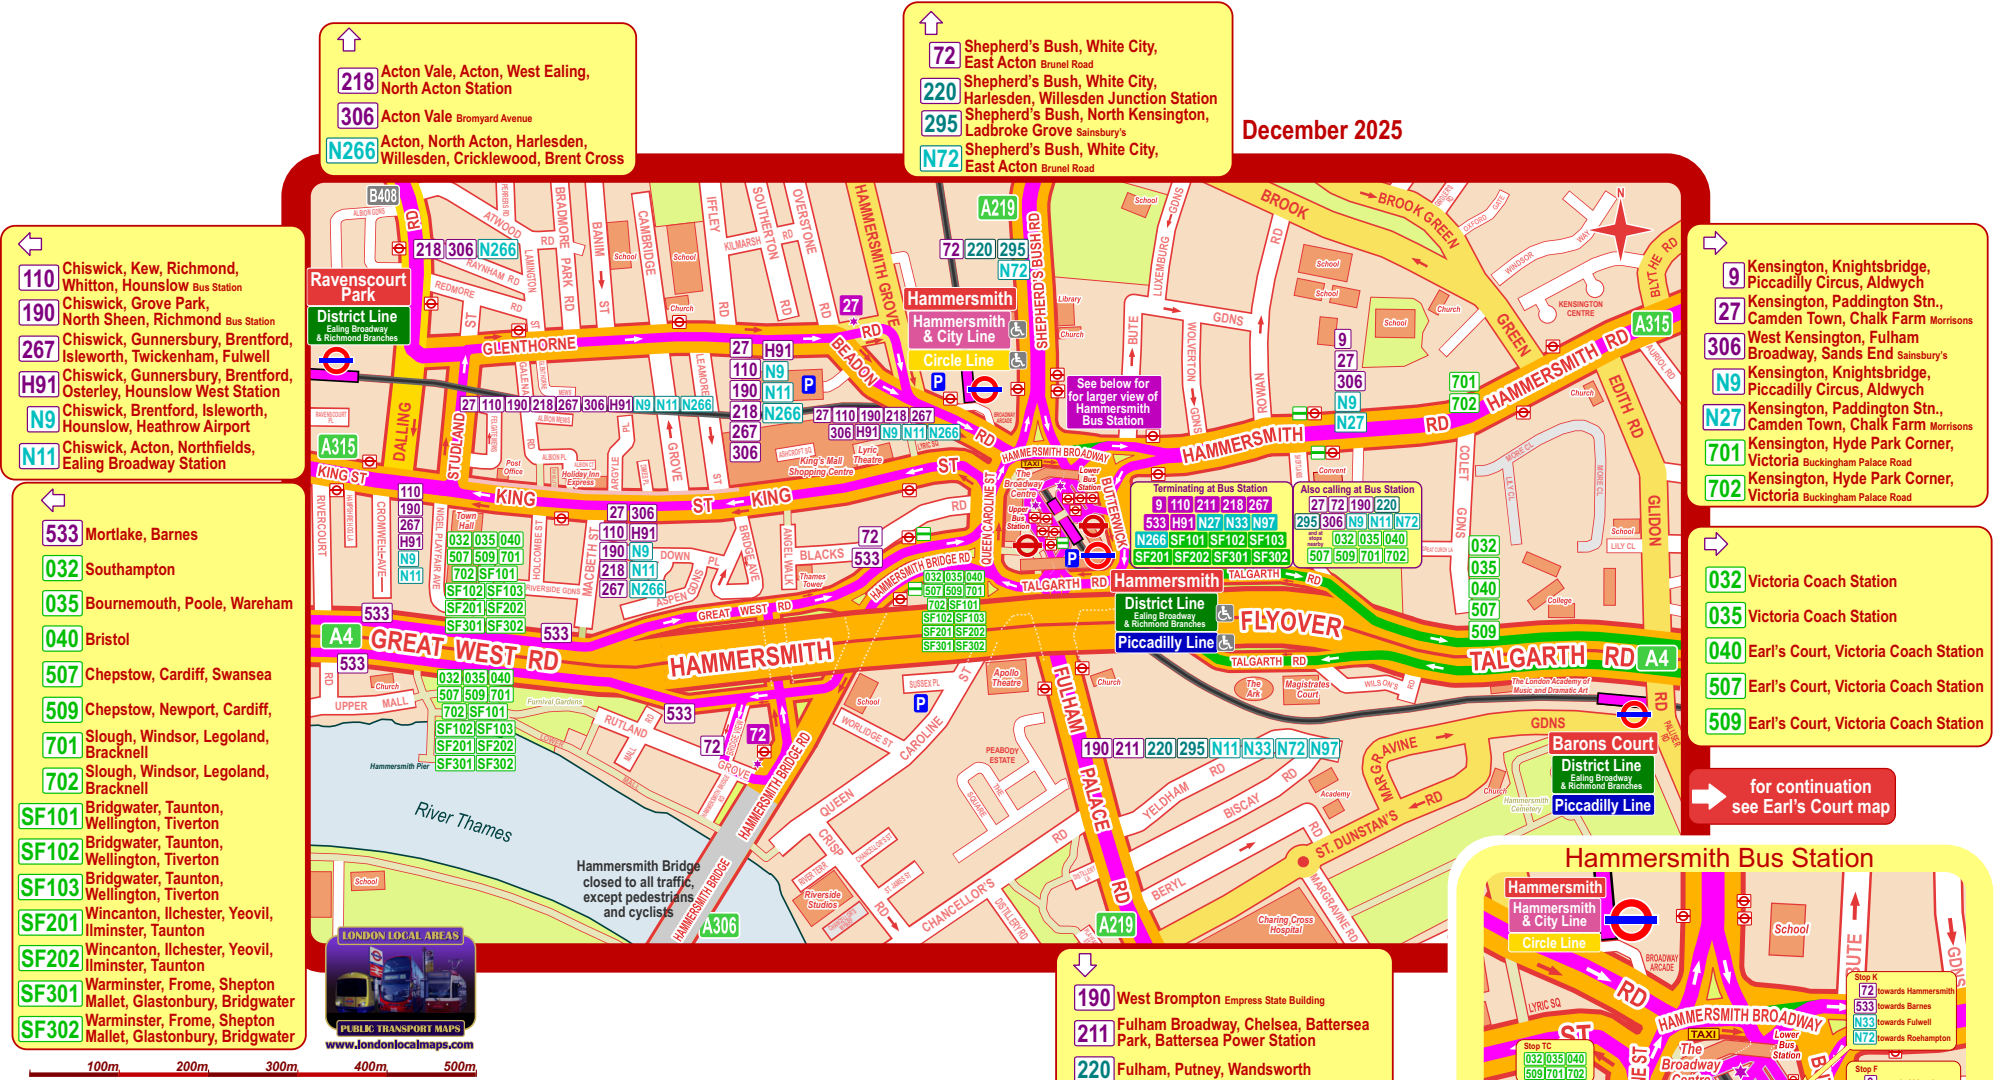

Map of Public Transport Connections in the Hammersmith Area

(click on bus route numbers / train line labels for timetable information)

Use the Adobe Reader "Find" function to search for streets, stations, places and bus routes

December 2025

- **218** Acton Vale, Acton, West Ealing, North Acton Station
- **306** Acton Vale Bromyard Avenue
- **N266** Acton, North Acton, Harlesden, Willesden, Cricklewood, Brent Cross

- **72** Shepherd's Bush, White City, East Acton Brunel Road
- **220** Shepherd's Bush, White City, Harlesden, Willesden Junction Station
- **295** Shepherd's Bush, White City, North Kensington, Ladbroke Grove Sainsbury's
- **N72** Shepherd's Bush, White City, East Acton Brunel Road

- **110** Chiswick, Kew, Richmond, Whitton, Hounslow Bus Station
- **190** Chiswick, Grove Park, North Sheen, Richmond Bus Station
- **267** Chiswick, Gunnersbury, Brentford, Isleworth, Twickenham, Fulwell
- **H91** Chiswick, Gunnersbury, Brentford, Osterley, Hounslow West Station
- **N9** Chiswick, Brentford, Isleworth, Hounslow, Heathrow Airport
- **N11** Chiswick, Acton, Northfields, Ealing Broadway Station

- **533** Mortlake, Barnes
- **032** Southampton
- **035** Bournemouth, Poole, Wareham
- **040** Bristol
- **507** Chepstow, Cardiff, Swansea
- **509** Chepstow, Newport, Cardiff, Slough, Windsor, Legoland, Bracknell
- **701** Slough, Windsor, Legoland, Bracknell
- **702** Slough, Windsor, Legoland, Bracknell
- **SF101** Bridgwater, Taunton, Wellington, Tiverton
- **SF102** Bridgwater, Taunton, Wellington, Tiverton
- **SF103** Bridgwater, Taunton, Wellington, Tiverton
- **SF201** Wincanton, Ilchester, Yeovil, Ilminster, Taunton
- **SF202** Wincanton, Ilchester, Yeovil, Ilminster, Taunton
- **SF301** Warminster, Frome, Shepton Mallet, Glastonbury, Bridgwater
- **SF302** Warminster, Frome, Shepton Mallet, Glastonbury, Bridgwater

- **9** Kensington, Knightsbridge, Piccadilly Circus, Aldwych
- **27** Kensington, Paddington Stn., Camden Town, Chalk Farm Morrisons
- **306** West Kensington, Fulham Broadway, Sands End Sainsbury's
- **N9** Kensington, Knightsbridge, Piccadilly Circus, Aldwych
- **N27** Kensington, Paddington Stn., Camden Town, Chalk Farm Morrisons
- **701** Kensington, Hyde Park Corner, Victoria Buckingham Palace Road
- **702** Kensington, Hyde Park Corner, Victoria Buckingham Palace Road

- **032** Victoria Coach Station
- **035** Victoria Coach Station
- **040** Earl's Court, Victoria Coach Station
- **507** Earl's Court, Victoria Coach Station
- **509** Earl's Court, Victoria Coach Station

- **190** West Brompton Empress State Building
- **211** Fulham Broadway, Chelsea, Battersea Park, Battersea Power Station
- **220** Fulham, Putney, Wandsworth
- **295** Fulham Broadway, Wandsworth Bridge, Clapham Junction Station
- **N11** Fulham Broadway, Chelsea, Victoria, Westminster, Bank, Liverpool St. Stn.
- **N33** Putney Bridge, East Sheen, Richmond, Twickenham, Teddington, Fulwell
- **N72** Putney Bridge, Barnes Common, Roehampton Bessborough Road
- **N97** West Brompton, Earl's Court, Knightsbridge, Trafalgar Square