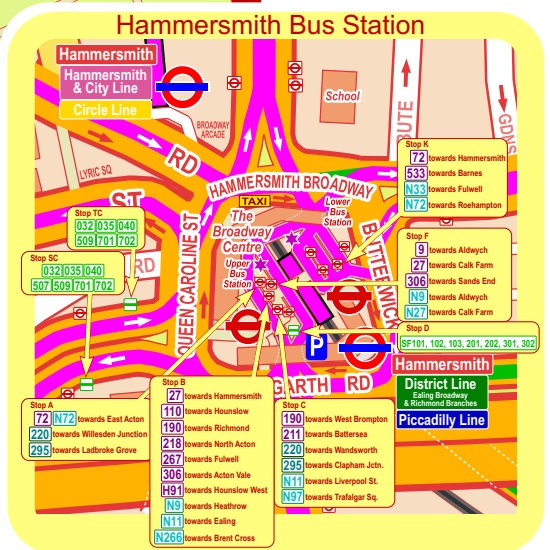

Key

- Underground Station
- Overground Station
- DLR Station
- River Transport Pier
- Rail Station
- Bus Route (TfL)
- Bus Route (non TfL)
- Bus / Coach or non TfL Bus Stop
- Hail & Ride Section
- Route Terminus
- Regular Service (except late night)
- 24 hour Service
- Limited Service
- Night Service
- Bus/Coach Services (non TfL)
- A Road
- B Road
- Other Principal Road
- Restricted Access
- Footpath
- Cyclepath
- One Way
- Car Park
- Taxi Rank
- Mini Cab Office
- Step-free access street level to train
- Step-free access street level to platform