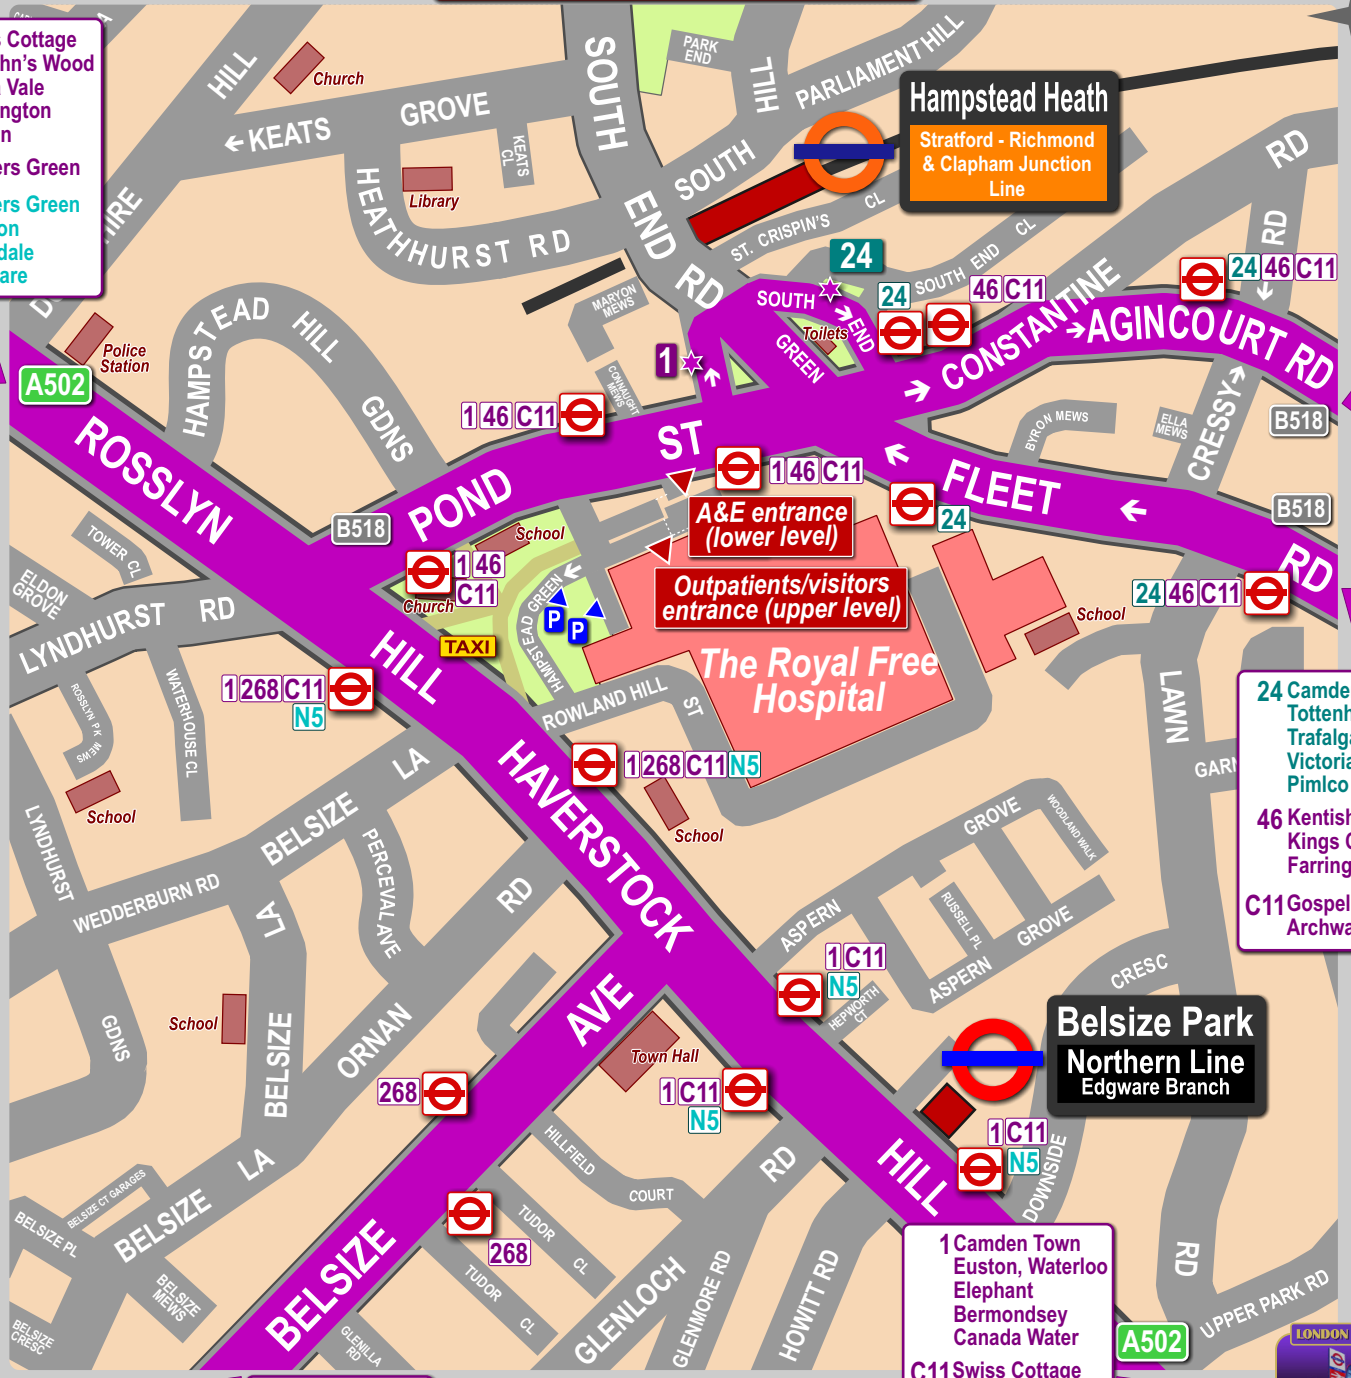

The Royal Free Hospital Transport Links

- 46** Swiss Cottage
St. John's Wood
Maida Vale
Paddington
Station
- 268** Golders Green
- N5** Golders Green
Hendon
Colindale
Edgware

Hampstead Heath
Stratford - Richmond
& Clapham Junction
Line

Belsize Park
Northern Line
Edgware Branch

- 24** Camden Town
Tottenham Ct Rd
Trafalgar Sq
Victoria
Pimlico
- 46** Kentish Town
Kings Cross
Farringdon
- C11** Gospel Oak
Archway

- 1** Camden Town
Euston, Waterloo
Elephant
Bermondsey
Canada Water
- C11** Swiss Cottage
Finchley Rd
West Hampstead
Brent Cross
- N5** Camden Town
Euston
Tottenham Ct Rd
Trafalgar Sq

268 Swiss Cottage
Finchley Rd

for timetables click on bus route numbers or tube/train stations

Key

- Underground Station
- Overground Station
- Bus Stop
- Route Terminal
- Regular Service (except nights)
- 24 hour Service
- Night Service