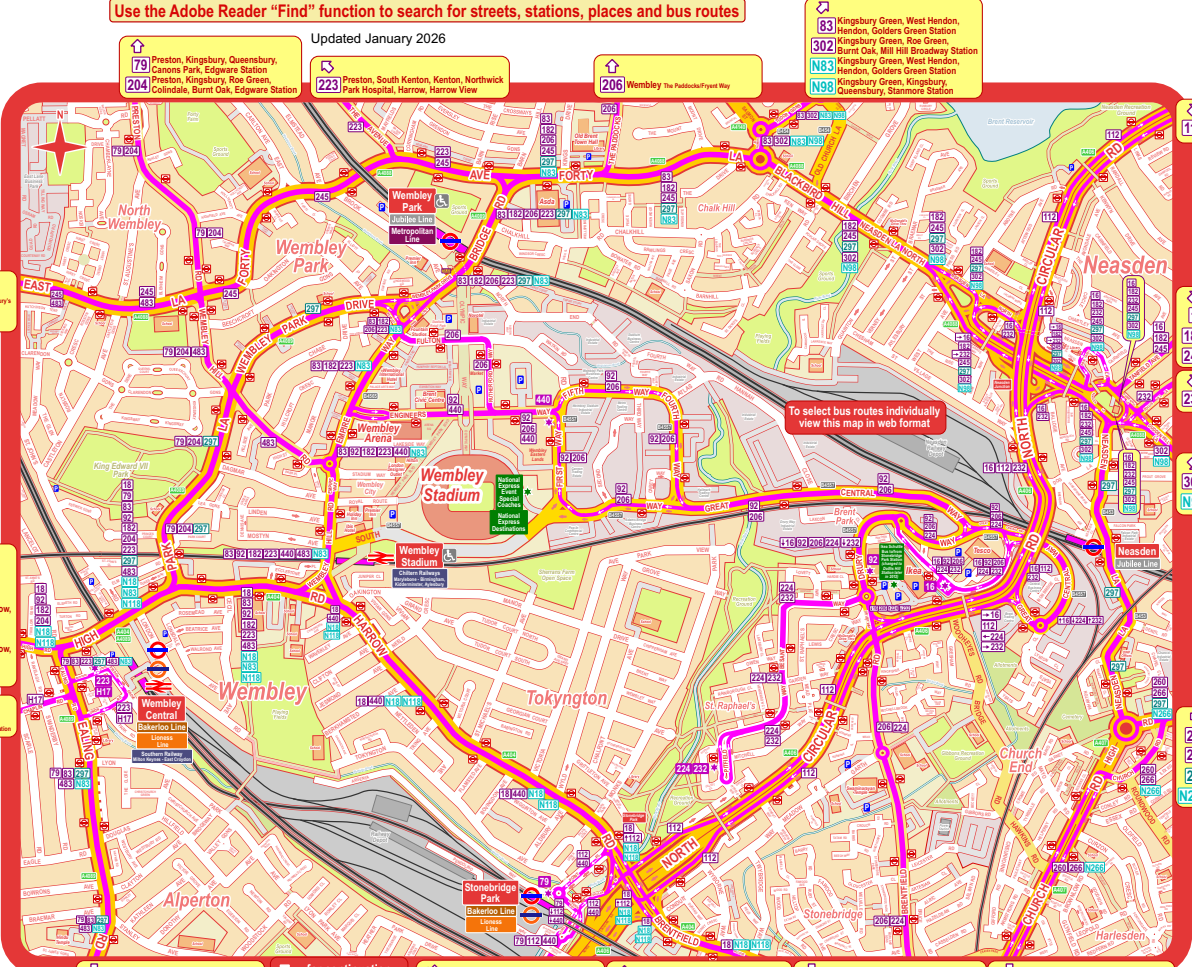

Map of Public Transport Connections in Wembley, Wembley Park, Brent Park & Neasden including Wembley Arena & Wembley Stadium

(click on bus route numbers / train line labels for timetable information)

Use the Adobe Reader "Find" function to search for streets, stations, places and bus routes

Updated January 2026

- 79 Preston, Kingsbury, Queensbury, Gannon Park, Edgware Station
- 204 Preston, Kingsbury, Rose Green, Colindale, Burnt Oak, Edgware Station
- 223 Preston, South Kenton, Kenton, Northwick Park Hospital, Harrow, Harrow View
- 206 Wembley The Puddingchop Way
- 83 Kingsbury Green, West Hendon, Hendon, Golders Green Station
- 302 Kingsbury Green, Rose Green, Burnt Oak, Mill Hill Broadway Station
- N83 Kingsbury Green, West Hendon, Hendon, Golders Green Station
- N98 Kingsbury Green, Kingsbury, Queensbury, Stanmore Station
- 245 Sudbury Town, Alperton, Sudbury & Harrow Road Station
- 483 Northwick Park Hospital, Harrow Bus Station
- 18 Sudbury, Sudbury & Harrow Road Station
- 92 Sudbury, Sudbury Hill, Greenford, Southall, Ealing Hospital
- 182 Sudbury, Northwick Park Hospital, Harrow, Wealdstone, Harrow Weald, Oakley Lane
- 204 Sudbury, Sudbury Town Station
- N18 Sudbury, Northwick Park Hospital, Harrow, Wealdstone, Harrow Weald Bus Garage
- H17 Sudbury, Northolt, South Harrow, South Ruislip, Ruislip
- H17 Sudbury Town, Sudbury Hill, Harrow on the Hill, Harrow Bus Station

Key

©2010-2026 Michael Strauss. Map contains Ordnance Survey data ©Crown copyright and database right 2011-2026